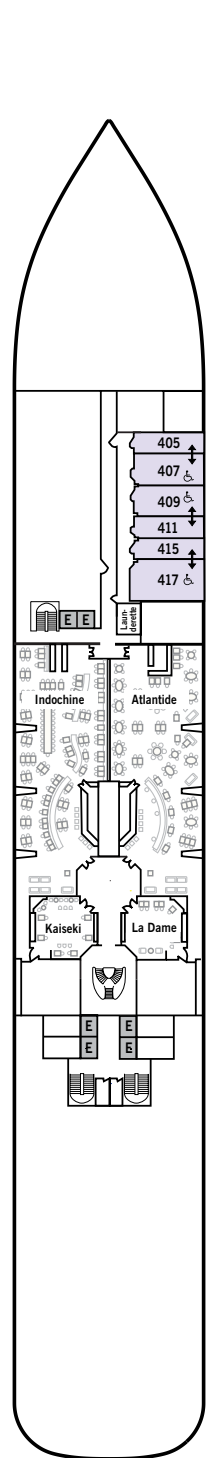

SILVER MUSE – Deck Plans

DECK 4
 Atlantide
 Indochine
 Kaiseki
 La Dame
 by Relais & Châteaux

DECK 5
 Reception/
 Guest Relations
 Shore Concierge
 Dolce Vita
 Venetian Lounge
 Cruise Consultant

DECK 6
 Zagara Spa
 Beauty Salon
 Fitness Centre

DECK 7
 La Terrazza
 Silver Note
 Casino

DECK 8
 Connoisseur's Corner
 Boutiques
 Arts Café
 Conference/
 Card Room

DECK 9
 Panorama Lounge
 Activities Room &
 Outdoor Area

DECK 10
 Pool
 Whirlpools
 The Grill
 Pool Bar & Grill
 Whirlpool Area

SPECIFICATIONS

- Crew 411
- Officers European
- Guests 596
- Tonnage 40,700
- Length 698 Feet / 212.8 Metres
- Width 86 Feet / 27 Metres
- Speed 19.8 Knots
- Passenger Decks 8
- 3rd Guest Capacity ▲
- Connecting Suites ↑↓
- Wheelchair Accessible Suites ♿
- 407, 409, 417, 931
- Built 2017
- Registry Bahamas

VISTA SUITE

Some Vista Suites are available as a wheelchair accessible suite.

334 SQ FT / 31 M² – DECK 4
WHEELCHAIR ACCESSIBLE SUITE: 440-646 SQ FT / 41-60 M²

- Sitting area
- Twin beds or queen-sized bed
- Marbled bathroom with vanity, full-sized bath, separate shower
- Wheelchair accessible suite has a marbled bathroom with vanity and separate shower (no full-sized bath as illustrated)
- A choice of pillows
- Walk-in wardrobe with personal safe
- Writing desk
- Two 42" / 106 cm flat-screen HD TVs
- Interactive Media Library
- Unlimited Standard Wifi