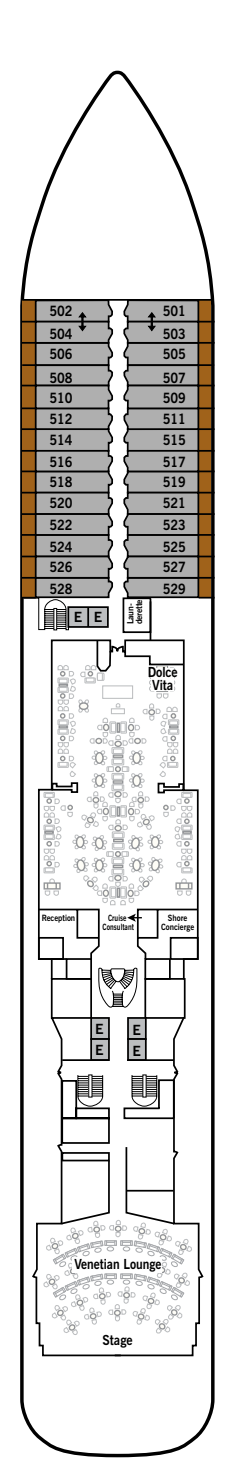

SILVER MUSE – Deck Plans

DECK 4
 Atlantide
 Indochine
 Kaiseki
 La Dame
 by Relais & Châteaux

DECK 5
 Reception/
 Guest Relations
 Shore Concierge
 Dolce Vita
 Venetian Lounge
 Cruise Consultant

DECK 6
 Zagara Spa
 Beauty Salon
 Fitness Centre

DECK 7
 La Terrazza
 Silver Note
 Casino

DECK 8
 Connoisseur's Corner
 Boutiques
 Arts Café
 Conference/
 Card Room

DECK 9
 Panorama Lounge
 Activities Room &
 Outdoor Area

DECK 10
 Pool
 Whirlpools
 The Grill
 Pool Bar & Grill
 Whirlpool Area

SPECIFICATIONS

- Crew 411
- Officers European
- Guests 596
- Tonnage 40,700
- Length 698 Feet / 212.8 Metres
- Width 86 Feet / 27 Metres
- Speed 19.8 Knots
- Passenger Decks 8
- 3rd Guest Capacity ▲
- Connecting Suites ↑↓
- Wheelchair Accessible Suites ♿
- 407, 409, 417, 931
- Built 2017
- Registry Bahamas

VISTA SUITE

Some Vista Suites are available as a wheelchair accessible suite.

334 SQ FT / 31 M² – DECK 4
WHEELCHAIR ACCESSIBLE SUITE: 440-646 SQ FT / 41-60 M²

- Sitting area
- Twin beds or queen-sized bed
- Marbled bathroom with vanity, full-sized bath, separate shower
- Wheelchair accessible suite has a marbled bathroom with vanity and separate shower (no full-sized bath as illustrated)
- A choice of pillows
- Walk-in wardrobe with personal safe
- Writing desk
- Two 42" / 106 cm flat-screen HD TVs
- Interactive Media Library
- Unlimited Standard Wifi