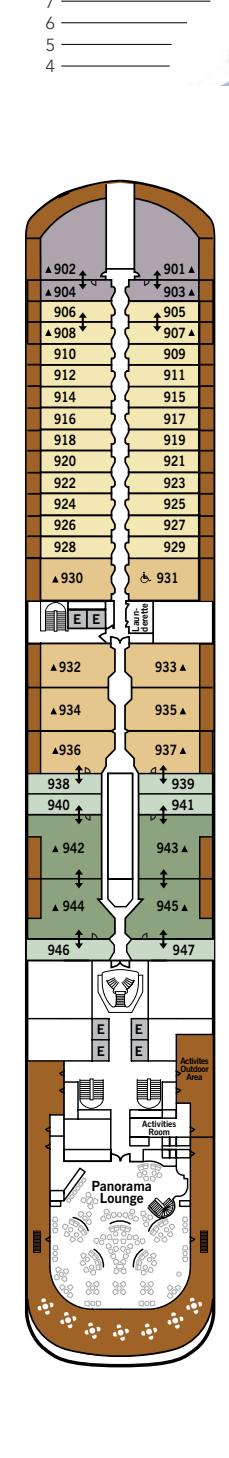

SILVER MUSE – Deck Plans

DECK 4
 Atlantide
 Indochine
 Kaiseki
 La Dame
 by Relais & Châteaux

DECK 5
 Reception/
 Guest Relations
 Shore Concierge
 Dolce Vita
 Venetian Lounge
 Cruise Consultant

DECK 6
 Zagara Spa
 Beauty Salon
 Fitness Centre

DECK 7
 La Terrazza
 Silver Note
 Casino

DECK 8
 Connoisseur's Corner
 Boutiques
 Arts Café
 Conference/
 Card Room

DECK 9
 Panorama Lounge
 Activities Room &
 Outdoor Area

DECK 10
 Pool
 Whirlpools
 The Grill
 Pool Bar & Grill
 Whirlpool Area

DECK 11
 Tor's Observation
 Library
 Spaccanapoli
 Jogging Track

SUITE CATEGORIES

- Owner's Suite
- Grand Suite
- Royal Suite
- Silver Suite
- Deluxe Veranda Suite
- Superior Veranda Suite
- Classic Veranda Suite
- Panorama Suite
- Vista Suite

SPECIFICATIONS

- Crew 411
- Officers European
- Guests 596
- Tonnage 40,700
- Length 698 Feet / 212.8 Metres
- Width 86 Feet / 27 Metres
- Speed 19.8 Knots
- Passenger Decks 8
- 3rd Guest Capacity ▲
- Connecting Suites ↑↓
- Wheelchair Accessible Suites ♿
- 407, 409, 417, 931
- Built 2017
- Registry Bahamas