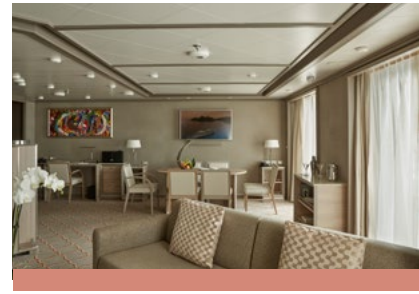

SILVER MUSE – Suite Diagrams

All suites feature:

- Butler service
- Refrigerator and bar setup stocked with your preferences
- Plush Etro® bathrobes
- BVLGARI® bath amenities, plus a choice of other European brands
- Complimentary Wifi for all suites
- Pratesi® fine bed linens
- Personalised stationery
- Umbrella
- Hair dryer
- Wall mounted USB-C mobile device chargers
- Direct-dial telephone(s)
- iHome Radio / Alarm charging station (with USB cable or Qi wireless charging), NFC Bluetooth connectivity