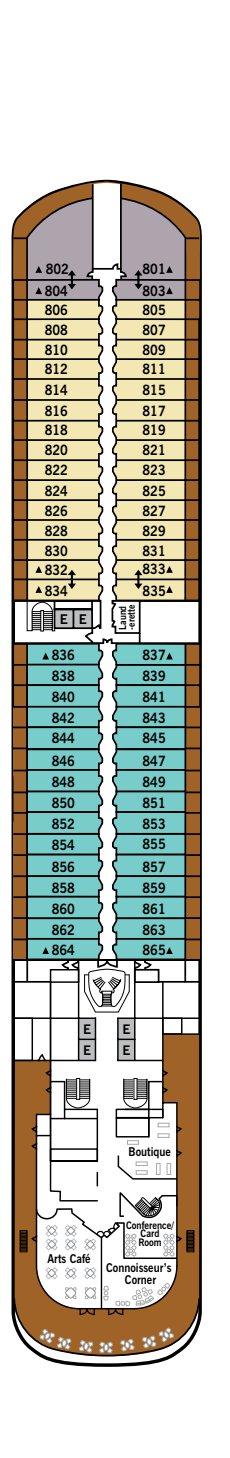

SILVER MUSE – Deck Plans

DECK 4
 Atlantide
 Indochine
 Kaiseki
 La Dame
 by Relais & Châteaux

DECK 5
 Reception/
 Guest Relations
 Shore Concierge
 Dolce Vita
 Venetian Lounge
 Cruise Consultant

DECK 6
 Zagara Spa
 Beauty Salon
 Fitness Centre

DECK 7
 La Terrazza
 Silver Note
 Casino

DECK 8
 Connoisseur's Corner
 Boutiques
 Arts Café
 Conference/
 Card Room

DECK 9
 Panorama Lounge
 Activities Room &
 Outdoor Area

DECK 10
 Pool
 Whirlpools
 The Grill
 Pool Bar & Grill
 Whirlpool Area

DECK 11
 Tor's Observation
 Library
 Spaccanapoli
 Jogging Track

SUITE CATEGORIES

- Owner's Suite
- Grand Suite
- Royal Suite
- Silver Suite
- Deluxe Veranda Suite
- Superior Veranda Suite
- Classic Veranda Suite
- Panorama Suite
- Vista Suite

SPECIFICATIONS

- Crew 411
- Officers European
- Guests 596
- Tonnage 40,700
- Length 698 Feet / 212.8 Metres
- Width 86 Feet / 27 Metres
- Speed 19.8 Knots
- Passenger Decks 8
- 3rd Guest Capacity ▲
- Connecting Suites ↑↓
- Wheelchair Accessible Suites ♿
- 407, 409, 417, 931
- Built 2017
- Registry Bahamas