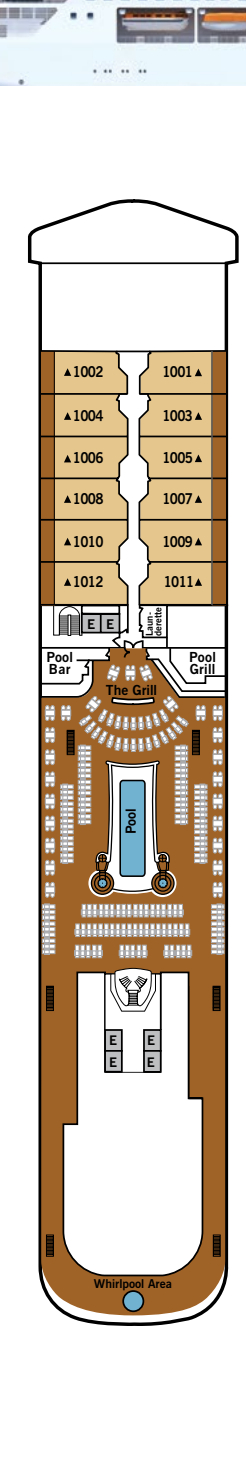

SILVER MUSE – Deck Plans

DECK 4
 Atlantide
 Indochine
 Kaiseki
 La Dame
 by Relais & Châteaux

DECK 5
 Reception/
 Guest Relations
 Shore Concierge
 Dolce Vita
 Venetian Lounge
 Cruise Consultant

DECK 6
 Zagara Spa
 Beauty Salon
 Fitness Centre

DECK 7
 La Terrazza
 Silver Note
 Casino

DECK 8
 Connoisseur's Corner
 Boutiques
 Arts Café
 Conference/
 Card Room

DECK 9
 Panorama Lounge
 Activities Room &
 Outdoor Area

DECK 10
 Pool
 Whirlpools
 The Grill
 Pool Bar & Grill
 Whirlpool Area

SPECIFICATIONS

- Crew 411
- Officers European
- Guests 596
- Tonnage 40,700
- Length 698 Feet / 212.8 Metres
- Width 86 Feet / 27 Metres
- Speed 19.8 Knots
- Passenger Decks 8
- 3rd Guest Capacity ▲
- Connecting Suites ↑↓
- Wheelchair Accessible Suites ♿
- 407, 409, 417, 931
- Built 2017
- Registry Bahamas