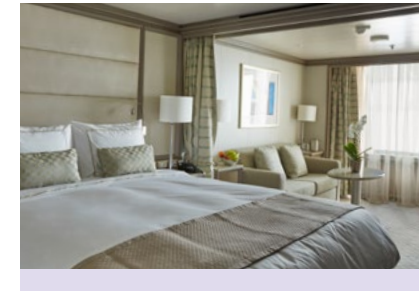

SILVER MUSE – Suite Diagrams

All suites feature:

- Butler service
- Refrigerator and bar setup stocked with your preferences
- Plush Etro® bathrobes
- BVLGARI® bath amenities, plus a choice of other European brands
- Complimentary Wifi for all suites
- Pratesi® fine bed linens
- Personalised stationery
- Umbrella
- Hair dryer
- Wall mounted USB-C mobile device chargers
- Direct-dial telephone(s)
- iHome Radio / Alarm charging station (with USB cable or Qi wireless charging), NFC Bluetooth connectivity

TWO BEDROOM: 1281-1389 SQ FT / 119-129 M²
INCLUDING VERANDA (129 SQ FT / 12 M²)

- Large teak veranda with patio furniture and floor-to-ceiling glass doors; bedroom two has additional large picture window
- Living room with sitting area; bedroom two has additional sitting area
- Separate dining area
- Twin beds or king-sized bed; bedroom two has additional twin beds or queen-sized bed
- Marbled bathroom with double vanity, separate shower and full-sized bath, plus a powder room; bedroom two has additional marbled bathroom with shower
- Savoir® Beds mattresses and a choice of pillows
- Walk-in wardrobe(s) with personal safe
- Vanity table(s)
- Writing desk(s)
- One 55" / 140 cm and one 42" / 106 cm flat-screen HD TV in main suite, plus two 42" / 106 cm flat-screen HD TVs in bedroom two
- Interactive Media Library
- Bose® Sound Touch 30 with Bluetooth connectivity
- Illy® espresso machine
- Unlimited Premium Wifi