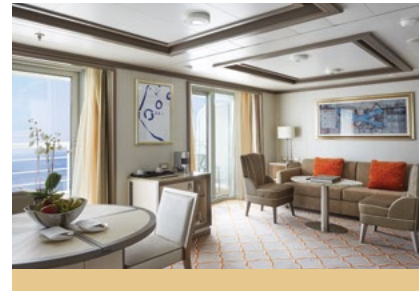

SILVER MUSE – Suite Diagrams

All suites feature:

- Butler service
- Refrigerator and bar setup stocked with your preferences
- Plush Etro® bathrobes
- BVLGARI® bath amenities, plus a choice of other European brands
- Complimentary Wifi for all suites
- Pratesi® fine bed linens
- Personalised stationery
- Umbrella
- Hair dryer
- Wall mounted USB-C mobile device chargers
- Direct-dial telephone(s)
- iHome Radio / Alarm charging station (with USB cable or Qi wireless charging), NFC Bluetooth connectivity