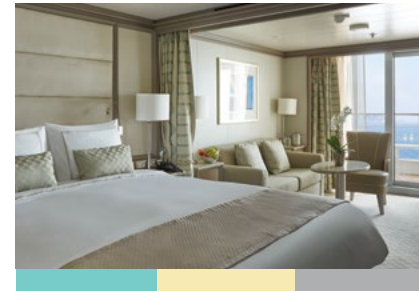

SILVER MUSE – Suite Diagrams

All suites feature:

- Butler service
- Refrigerator and bar setup stocked with your preferences
- Plush Etro® bathrobes
- BVLGARI® bath amenities, plus a choice of other European brands
- Complimentary Wifi for all suites
- Pratesi® fine bed linens
- Personalised stationery
- Umbrella
- Hair dryer
- Wall mounted USB-C mobile device chargers
- Direct-dial telephone(s)
- iHome Radio / Alarm charging station (with USB cable or Qi wireless charging), NFC Bluetooth connectivity

TWO BEDROOM: 1281-1389 SQ FT / 119-129 M²
INCLUDING VERANDA (129 SQ FT / 12 M²)

- Large teak veranda with patio furniture and floor-to-ceiling glass doors; bedroom two has additional large picture window
- Living room with sitting area; bedroom two has additional sitting area
- Separate dining area
- Twin beds or king-sized bed; bedroom two has additional twin beds or queen-sized bed
- Marbled bathroom with double vanity, separate shower and full-sized bath, plus a powder room; bedroom two has additional marbled bathroom with shower
- Savoir® Beds mattresses and a choice of pillows
- Walk-in wardrobe(s) with personal safe
- Vanity table(s)
- Writing desk(s)
- One 55" / 140 cm and one 42" / 106 cm flat-screen HD TV in main suite, plus two 42" / 106 cm flat-screen HD TVs in bedroom two
- Interactive Media Library
- Bose® Sound Touch 30 with Bluetooth connectivity
- Illy® espresso machine
- Unlimited Premium Wifi