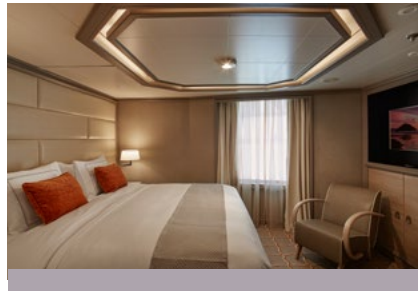

SPECIFICATIONS

- Crew 411
- Officers European
- Guests 596
- Tonnage 40,700
- Length 698 Feet / 212.8 Metres
- Width 86 Feet / 27 Metres
- Speed 19.8 Knots
- Passenger Decks 8
- 3rd Guest Capacity ▲
- Connecting Suites ↑↓
- Wheelchair Accessible Suites ♿
- 407, 409, 417, 931
- Built 2017
- Registry Bahamas

SILVER MUSE – Suite Diagrams

All suites feature:

- Butler service
- Refrigerator and bar setup stocked with your preferences
- Plush Etro® bathrobes
- BVLGARI® bath amenities, plus a choice of other European brands
- Complimentary Wifi for all suites
- Pratesi® fine bed linens
- Personalised stationery
- Umbrella
- Hair dryer
- Wall mounted USB-C mobile device chargers
- Direct-dial telephone(s)
- iHome Radio / Alarm charging station (with USB cable or Qi wireless charging), NFC Bluetooth connectivity

- Large teak veranda with patio furniture and floor-to-ceiling glass doors; bedroom two has additional veranda
- Living room with convertible sofa to accommodate an additional guest
- Sitting area; bedroom two has additional sitting area
- Separate dining area
- Twin beds or king-sized bed; bedroom two has additional twin beds or queen-sized bed
- Marbled bathroom with double vanity, separate shower and full-sized bath, plus a powder room; bedroom two has additional marbled bathroom with full-sized bath
- Savoir® Beds mattresses and a choice of pillows
- Walk-in wardrobe(s) with personal safe
- Vanity table(s)
- Writing desk(s)
- One 55" / 140 cm and one 42" / 106 cm flat-screen HD TV in main suite, plus two 42" / 106 cm flat-screen HD TVs in bedroom two
- Interactive Media Library
- Bose® Sound Touch 30 with Bluetooth connectivity
- Illy® espresso machine
- Unlimited Premium Wifi