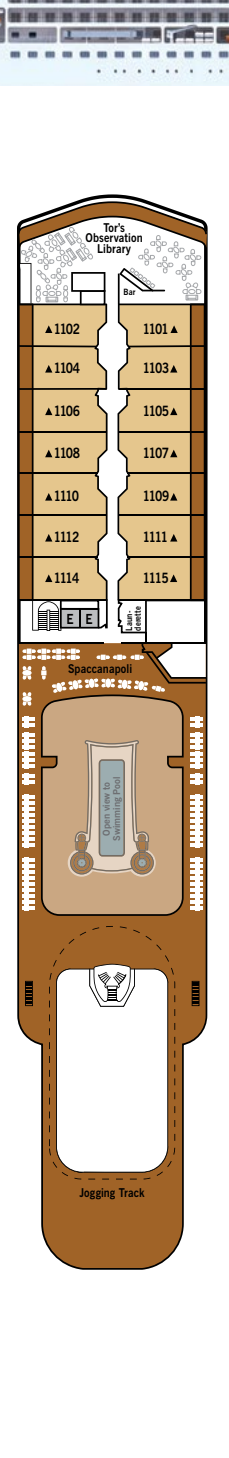

SILVER MUSE – Deck Plans

DECK 4
 Atlantide
 Indochine
 Kaiseki
 La Dame
 by Relais & Châteaux

DECK 5
 Reception/
 Guest Relations
 Shore Concierge
 Dolce Vita
 Venetian Lounge
 Cruise Consultant

DECK 6
 Zagara Spa
 Beauty Salon
 Fitness Centre

DECK 7
 La Terrazza
 Silver Note
 Casino

DECK 8
 Connoisseur's Corner
 Boutiques
 Arts Café
 Conference/
 Card Room

DECK 9
 Panorama Lounge
 Activities Room &
 Outdoor Area

DECK 10
 Pool
 Whirlpools
 The Grill
 Pool Bar & Grill
 Whirlpool Area

SPECIFICATIONS

- Crew 411
- Officers European
- Guests 596
- Tonnage 40,700
- Length 698 Feet / 212.8 Metres
- Width 86 Feet / 27 Metres
- Speed 19.8 Knots
- Passenger Decks 8
- 3rd Guest Capacity ▲
- Connecting Suites ↑↓
- Wheelchair Accessible Suites ♿
- 407, 409, 417, 931
- Built 2017
- Registry Bahamas