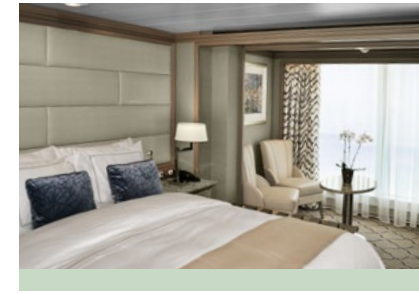

SILVER MUSE – Suite Diagrams

All suites feature:

- Butler service
- Refrigerator and bar setup stocked with your preferences
- Plush Etro® bathrobes
- BVLGARI® bath amenities, plus a choice of other European brands
- Complimentary Wifi for all suites
- Pratesi® fine bed linens
- Personalised stationery
- Umbrella
- Hair dryer
- Wall mounted USB-C mobile device chargers
- Direct-dial telephone(s)
- iHome Radio / Alarm charging station (with USB cable or Qi wireless charging), NFC Bluetooth connectivity

- Large teak veranda with patio furniture and floor-to-ceiling glass doors; bedroom two has additional veranda
- Living room with convertible sofa to accommodate an additional guest
- Sitting area; bedroom two has additional sitting area
- Separate dining area
- Twin beds or king-sized bed; bedroom two has additional twin beds or queen-sized bed
- Marbled bathroom with double vanity, separate shower and full-sized bath, plus a powder room; bedroom two has additional marbled bathroom with full-sized bath
- Savoir® Beds mattresses and a choice of pillows
- Walk-in wardrobe(s) with personal safe
- Vanity table(s)
- Writing desk(s)
- One 55" / 140 cm and one 42" / 106 cm flat-screen HD TV in main suite, plus two 42" / 106 cm flat-screen HD TVs in bedroom two
- Interactive Media Library
- Bose® Sound Touch 30 with Bluetooth connectivity
- Illy® espresso machine
- Unlimited Premium Wifi