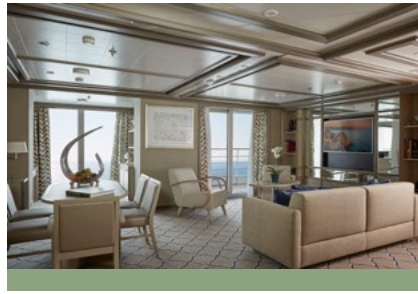

SILVER MUSE – Suite Diagrams

All suites feature:

- Butler service
- Refrigerator and bar setup stocked with your preferences
- Plush Etro® bathrobes
- BVLGARI® bath amenities, plus a choice of other European brands
- Complimentary Wifi for all suites
- Pratesi® fine bed linens
- Personalised stationery
- Umbrella
- Hair dryer
- Wall mounted USB-C mobile device chargers
- Direct-dial telephone(s)
- iHome Radio / Alarm charging station (with USB cable or Qi wireless charging), NFC Bluetooth connectivity