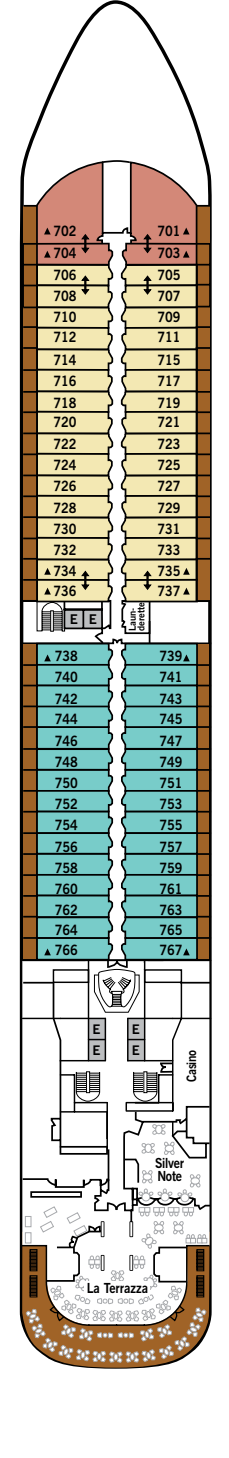

SILVER MUSE – Deck Plans

DECK 4
 Atlantide
 Indochine
 Kaiseki
 La Dame
 by Relais & Châteaux

DECK 5
 Reception/
 Guest Relations
 Shore Concierge
 Dolce Vita
 Venetian Lounge
 Cruise Consultant

DECK 6
 Zagara Spa
 Beauty Salon
 Fitness Centre

DECK 7
 La Terrazza
 Silver Note
 Casino

DECK 8
 Connoisseur's Corner
 Boutiques
 Arts Café
 Conference/
 Card Room

DECK 9
 Panorama Lounge
 Activities Room &
 Outdoor Area

DECK 10
 Pool
 Whirlpools
 The Grill
 Pool Bar & Grill
 Whirlpool Area

SPECIFICATIONS

- Crew 411
- Officers European
- Guests 596
- Tonnage 40,700
- Length 698 Feet / 212.8 Metres
- Width 86 Feet / 27 Metres
- Speed 19.8 Knots
- Passenger Decks 8
- 3rd Guest Capacity ▲
- Connecting Suites ↑↓
- Wheelchair Accessible Suites ♿
- 407, 409, 417, 931
- Built 2017
- Registry Bahamas

TWO BEDROOM: 1281-1389 SQ FT / 119-129 M²
INCLUDING VERANDA (129 SQ FT / 12 M²)

- Large teak veranda with patio furniture and floor-to-ceiling glass doors; bedroom two has additional large picture window
- Living room with sitting area; bedroom two has additional sitting area
- Separate dining area
- Twin beds or king-sized bed; bedroom two has additional twin beds or queen-sized bed
- Marbled bathroom with double vanity, separate shower and full-sized bath, plus a powder room; bedroom two has additional marbled bathroom with shower
- Savoir® Beds mattresses and a choice of pillows
- Walk-in wardrobe(s) with personal safe
- Vanity table(s)
- Writing desk(s)
- One 55" / 140 cm and one 42" / 106 cm flat-screen HD TV in main suite, plus two 42" / 106 cm flat-screen HD TVs in bedroom two
- Interactive Media Library
- Bose® Sound Touch 30 with Bluetooth connectivity
- Illy® espresso machine
- Unlimited Premium Wifi