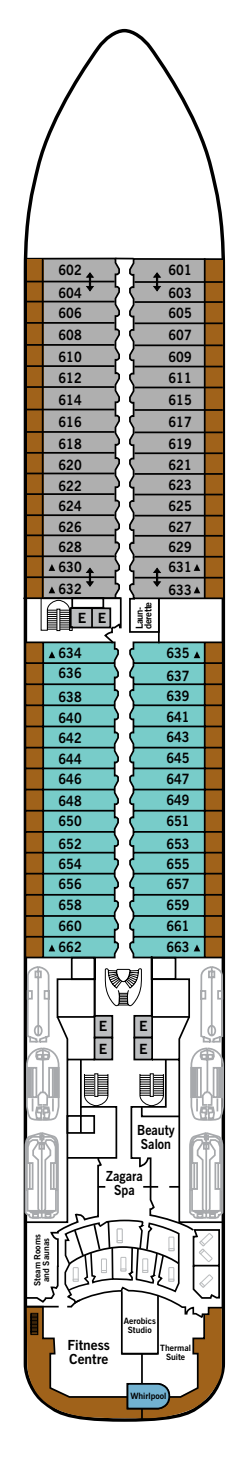

SILVER MUSE – Deck Plans

DECK 4
 Atlantide
 Indochine
 Kaiseki
 La Dame
 by Relais & Châteaux

DECK 5
 Reception/
 Guest Relations
 Shore Concierge
 Dolce Vita
 Venetian Lounge
 Cruise Consultant

DECK 6
 Zagara Spa
 Beauty Salon
 Fitness Centre

DECK 7
 La Terrazza
 Silver Note
 Casino

DECK 8
 Connoisseur's Corner
 Boutiques
 Arts Café
 Conference/
 Card Room

DECK 9
 Panorama Lounge
 Activities Room &
 Outdoor Area

DECK 10
 Pool
 Whirlpools
 The Grill
 Pool Bar & Grill
 Whirlpool Area

DECK 11
 Tor's Observation
 Library
 Spaccanapoli
 Jogging Track

SUITE CATEGORIES

- Owner's Suite
- Grand Suite
- Royal Suite
- Silver Suite
- Deluxe Veranda Suite
- Superior Veranda Suite
- Classic Veranda Suite
- Panorama Suite
- Vista Suite

SPECIFICATIONS

- Crew 411
- Officers European
- Guests 596
- Tonnage 40,700
- Length 698 Feet / 212.8 Metres
- Width 86 Feet / 27 Metres
- Speed 19.8 Knots
- Passenger Decks 8
- 3rd Guest Capacity ▲
- Connecting Suites ↑↓
- Wheelchair Accessible Suites ♿
- 407, 409, 417, 931
- Built 2017
- Registry Bahamas