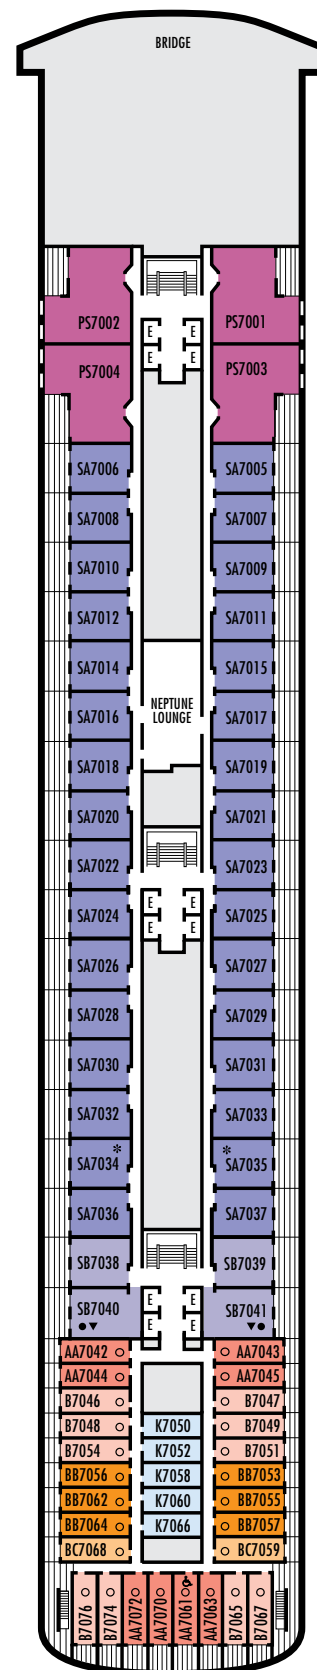

#### K

**Large:** 2 lower beds convertible to 1 queen-size bed, shower. Approximately 182–293 sq. ft.

Navigation Deck