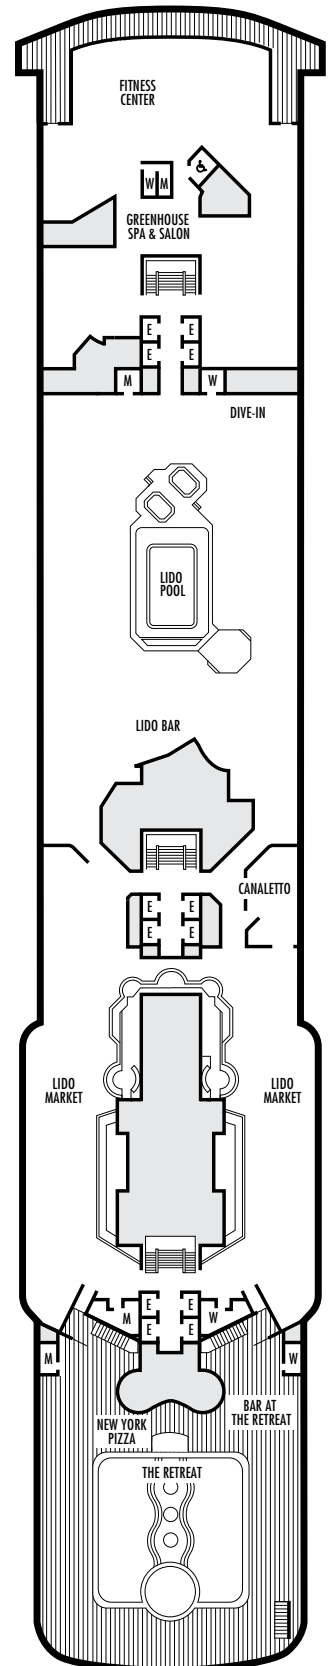

ROTTERDAM

DECK PLANS & STATEROOMS

The deck plans are color-coded by category of stateroom, and the category letter precedes the stateroom number in each room. All staterooms are equipped with flat-panel television, DVD player, telephone and multichannel music.

Important Note: Not all staterooms within each category have the same furniture configuration and/or facilities. Appropriate symbols within the rooms on the deck plans describe differences from the stateroom descriptions below.

All information is subject to change.

STATEROOM SYMBOL LEGEND

- Quad (2 lower beds, 1 sofa bed, 1 upper)
- Triple (2 lower beds, 1 sofa bed)
- ▲ 2 lower beds or converts to 1 queen-size
- △ Partial sea view
- × Fully obstructed view
- Shower only
- Bathtub & shower
- + Connecting rooms
- These staterooms have portholes instead of windows

ACCESSIBILITY STATEROOM SYMBOL LEGEND

- ♿ Suites AA7061 & AA6223 and stateroom EE3437 are fully accessible, roll-in shower only
- ▼ Suites SB7041 & SB7040 are fully accessible with single side approach to the bed with bathtub & roll-in shower. Staterooms CQ6104, CA3333, CA3331, G1805 & G1804 are fully accessible with single side approach to the bed, roll-in shower only.
- ★ Staterooms HH3439, HH3428, H3399, H3394, E2709, E2704, E2702, L2696, J2555, J2554, G2500, FF1956, FF1943, G1807 & G1806 are ambulatory accessible, roll-in shower only

Lido Deck