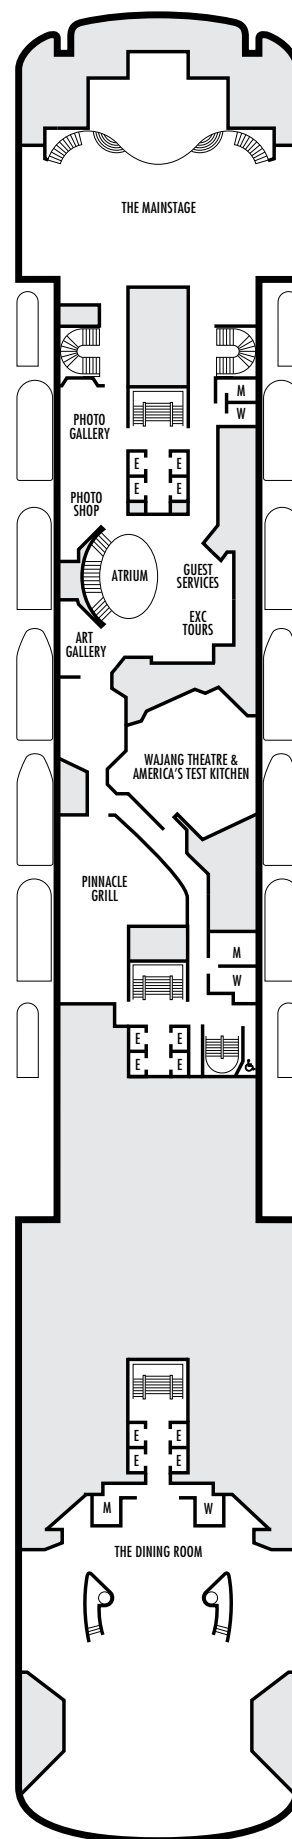

DECK 4—PROMENADE DECK