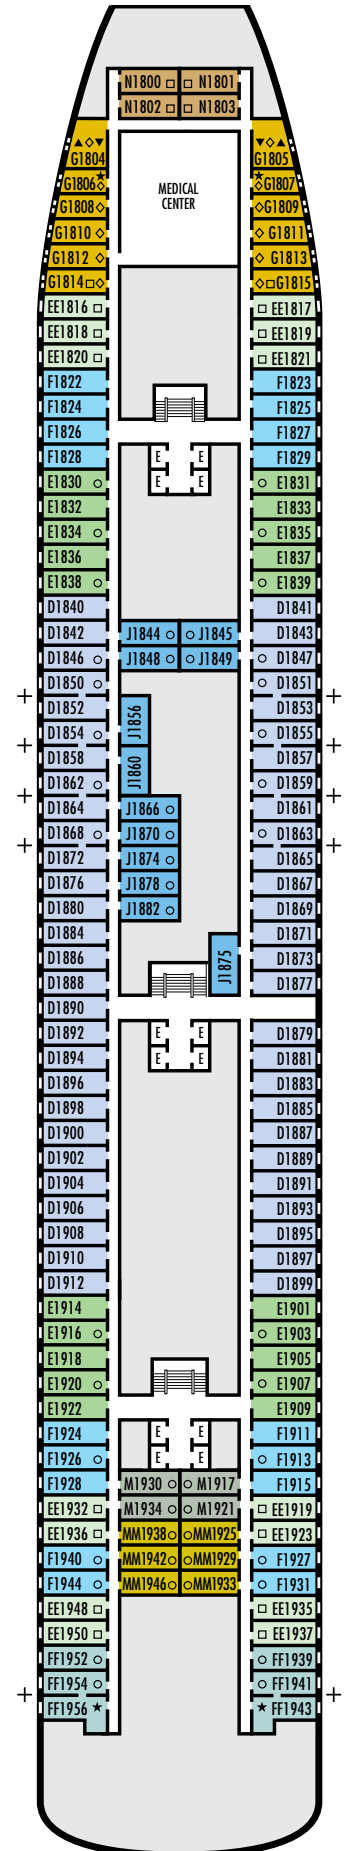

All information is subject to change.

STATEROOM SYMBOL LEGEND

- Quad (2 lower beds, 1 sofa bed, 1 upper)
- Triple (2 lower beds, 1 sofa bed)
- ▲ 2 lower beds or converts to 1 queen-size
- △ Partial sea view
- X Fully obstructed view
- Shower only
- Bathtub & shower
- + Connecting rooms
- These staterooms have portholes instead of windows

ACCESSIBILITY STATEROOM SYMBOL LEGEND

- ♿ Suites AA7061 & AA6223 and stateroom EE3437 are fully accessible, roll-in shower only
- ▼ Suites SB7041 & SB7040 are fully accessible with single side approach to the bed with bathtub & roll-in shower. Staterooms CQ6104, CA3333, CA3331, G1805 & G1804 are fully accessible with single side approach to the bed, roll-in shower only.
- ★ Staterooms HH3439, HH3428, H3399, H3394, E2709, E2704, E2702, L2696, J2555, J2554, G2500, FF1956, FF1943, G1807 & G1806 are ambulatory accessible, roll-in shower only

OCEAN-VIEW STATEROOMS

- D □ E □ EE □ F □ FF

Large: 2 lower beds convertible to 1 queen-size bed, bathtub & shower. Approximately 140–319 sq. ft.

G

Large: 2 lower beds convertible to 1 queen-size bed, bathtub & shower. All G-category staterooms have portholes. Approximately 140–319 sq. ft.

INTERIOR STATEROOMS

- J □ M □ MM □ N

Large: 2 lower beds convertible to 1 queen-size bed, shower. Approximately 182–293 sq. ft.

DECK 1—DOLPHIN DECK Staterooms 1800–1956

Dolphin Deck