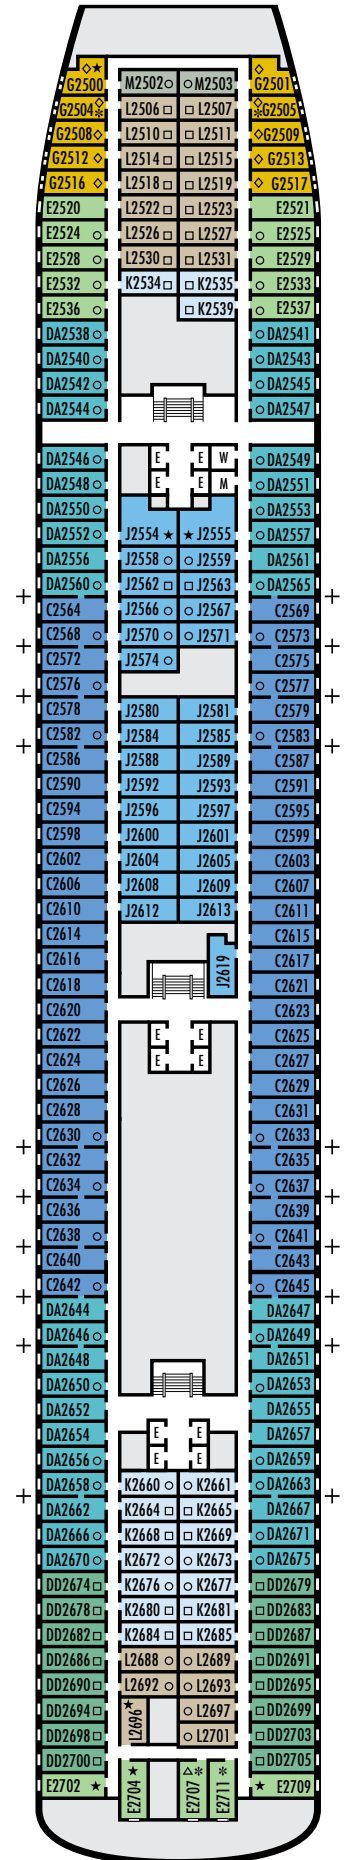

All information is subject to change.

STATEROOM SYMBOL LEGEND

- Quad (2 lower beds, 1 sofa bed, 1 upper)
- Triple (2 lower beds, 1 sofa bed)
- ▲ 2 lower beds or converts to 1 queen-size
- △ Partial sea view
- × Fully obstructed view
- Shower only
- Bathtub & shower
- + Connecting rooms
- These staterooms have portholes instead of windows

ACCESSIBILITY STATEROOM SYMBOL LEGEND

- ♿ Suites AA7061 & AA6223 and stateroom EE3437 are fully accessible, roll-in shower only
- ▼ Suites SB7041 & SB7040 are fully accessible with single side approach to the bed with bathtub & roll-in shower. Staterooms CQ6104, CA3333, CA3331, G1805 & G1804 are fully accessible with single side approach to the bed, roll-in shower only.
- ★ Staterooms HH3439, HH3428, H3399, H3394, E2709, E2704, E2702, L2696, J2555, J2554, G2500, FF1956, FF1943, G1807 & G1806 are ambulatory accessible, roll-in shower only

OCEAN-VIEW STATEROOMS

C **DA** **DD** **E**

Large: 2 lower beds convertible to 1 queen-size bed, bathtub & shower. Approximately 140–319 sq. ft.

G

Large: 2 lower beds convertible to 1 queen-size bed, bathtub & shower. All G-category staterooms have portholes. Approximately 140–319 sq. ft.

INTERIOR STATEROOMS

J **K** **L** **M**

Large: 2 lower beds convertible to 1 queen-size bed, shower. Approximately 182–293 sq. ft.

DECK 2—MAIN DECK

Staterooms 2500–2711

Main Deck