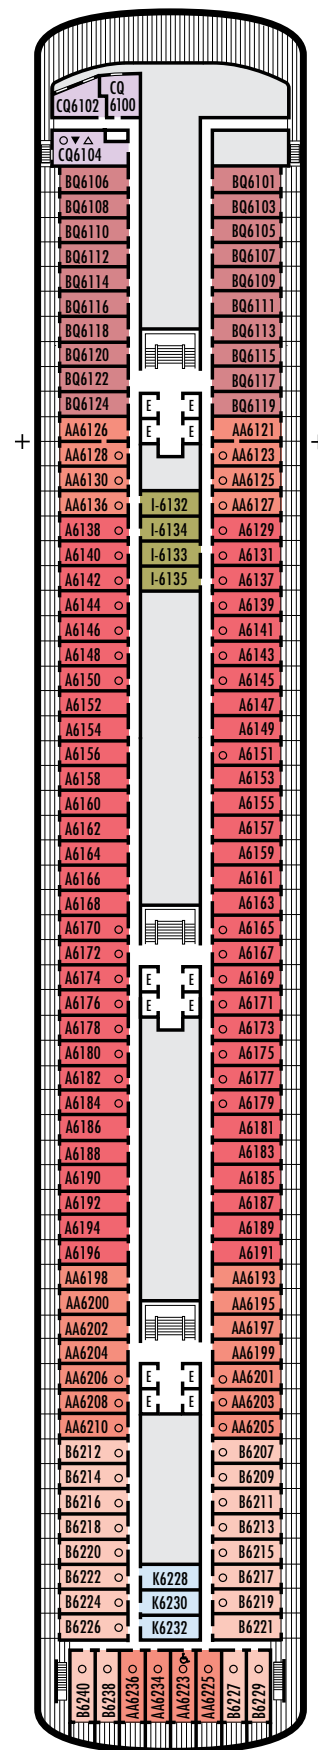

ACCESSIBILITY STATEROOM SYMBOL LEGEND

- ♿ Suites AA7061 & AA6223 and stateroom EE3437 are fully accessible, roll-in shower only
- ▼ Suites SB7041 & SB7040 are fully accessible with single side approach to the bed with bathtub & roll-in shower. Staterooms CQ6104, CA3333, CA3331, G1805 & G1804 are fully accessible with single side approach to the bed, roll-in shower only.
- ★ Staterooms HH3439, HH3428, H3399, H3394, E2709, E2704, E2702, L2696, J2555, J2554, G2500, FF1956, FF1943, G1807 & G1806 are ambulatory accessible, roll-in shower only

VERANDAH SPA SUITES

BQ

Vista Spa Suites: 2 lower beds convertible to 1 queen-size bed, whirlpool bath & shower, sitting area, private verandah, mini-bar, refrigerator, floor-to-ceiling windows. Approximately 292 sq. ft. including verandah.

VERANDAH SUITES

A AA B

Vista Suites: 2 lower beds convertible to 1 queen-size bed, whirlpool bath & shower, sitting area, private verandah, mini-bar, refrigerator, floor-to-ceiling windows. Approximately 295–337 sq. ft. including verandah.

OCEAN-VIEW STATEROOMS

CQ

Large Ocean-view Spa: 2 lower beds convertible to 1 queen-size bed, bathtub & shower. Approximately 140–319 sq. ft.

INTERIOR STATEROOMS

I K

Large: 2 lower beds convertible to 1 queen-size bed, shower. Approximately 182–293 sq. ft.

Verandah Deck