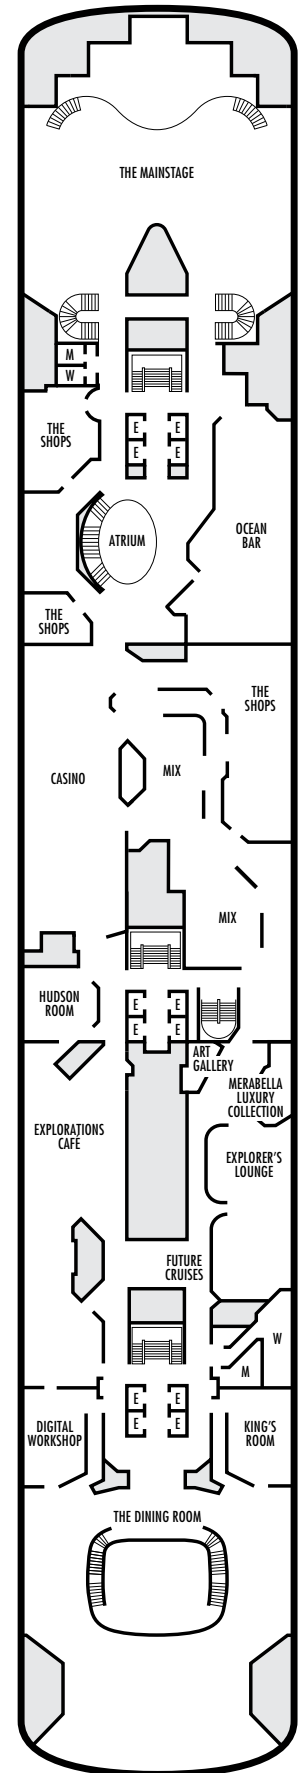

ROTTERDAM

DECK PLANS & STATEROOMS

The deck plans are color-coded by category of stateroom, and the category letter precedes the stateroom number in each room. All staterooms are equipped with flat-panel television, DVD player, telephone and multichannel music.

Important Note: Not all staterooms within each category have the same furniture configuration and/or facilities. Appropriate symbols within the rooms on the deck plans describe differences from the stateroom descriptions below.

All information is subject to change.

STATEROOM SYMBOL LEGEND

- Quad (2 lower beds, 1 sofa bed, 1 upper)
- Triple (2 lower beds, 1 sofa bed)
- ▲ 2 lower beds or converts to 1 queen-size
- △ Partial sea view
- × Fully obstructed view
- Shower only
- Bathtub & shower
- + Connecting rooms
- These staterooms have portholes instead of windows

ACCESSIBILITY STATEROOM SYMBOL LEGEND

- ♿ Suites AA7061 & AA6223 and stateroom EE3437 are fully accessible, roll-in shower only
- ▼ Suites SB7041 & SB7040 are fully accessible with single side approach to the bed with bathtub & roll-in shower. Staterooms CQ6104, CA3333, CA3331, G1805 & G1804 are fully accessible with single side approach to the bed, roll-in shower only.
- ★ Staterooms HH3439, HH3428, H3399, H3394, E2709, E2704, E2702, L2696, J2555, J2554, G2500, FF1956, FF1943, G1807 & G1806 are ambulatory accessible, roll-in shower only

Upper Promenade Deck