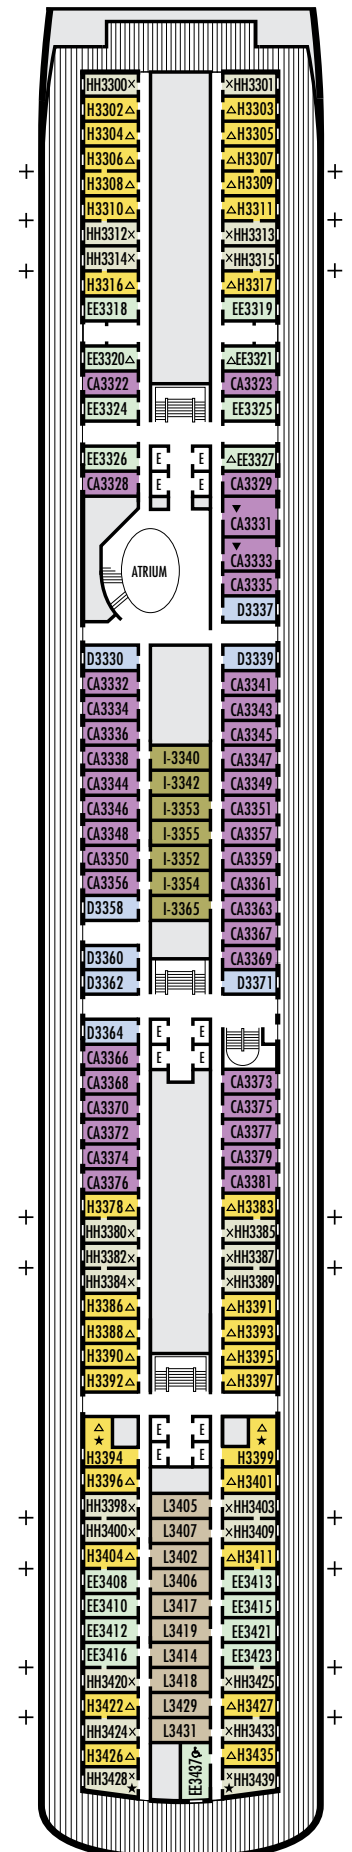

ROTTERDAM

DECK PLANS & STATEROOMS

The deck plans are color-coded by category of stateroom, and the category letter precedes the stateroom number in each room. All staterooms are equipped with flat-panel television, DVD player, telephone and multichannel music.

Important Note: Not all staterooms within each category have the same furniture configuration and/or facilities. Appropriate symbols within the rooms on the deck plans describe differences from the stateroom descriptions below.

All information is subject to change.

STATEROOM SYMBOL LEGEND

- Quad (2 lower beds, 1 sofa bed, 1 upper)
- Triple (2 lower beds, 1 sofa bed)
- ▲ 2 lower beds or converts to 1 queen-size
- △ Partial sea view
- × Fully obstructed view
- Shower only
- Bathtub & shower
- + Connecting rooms
- These staterooms have portholes instead of windows

ACCESSIBILITY STATEROOM SYMBOL LEGEND

- ♿ Suites AA7061 & AA6223 and stateroom EE3437 are fully accessible, roll-in shower only
- ▼ Suites SB7041 & SB7040 are fully accessible with single side approach to the bed with bathtub & roll-in shower. Staterooms CQ6104, CA3333, CA3331, G1805 & G1804 are fully accessible with single side approach to the bed, roll-in shower only.
- ★ Staterooms HH3439, HH3428, H3399, H3394, E2709, E2704, E2702, L2696, J2555, J2554, G2500, FF1956, FF1943, G1807 & G1806 are ambulatory accessible, roll-in shower only

OCEAN-VIEW STATEROOMS

CA

Lanai: 2 lower beds convertible to 1 queen-size bed, bathtub & shower. Sliding glass doors lead onto the walk-around Lower Promenade Deck. Approximately 196–240 sq. ft.

D EE

Large: 2 lower beds convertible to 1 queen-size bed, bathtub & shower. Approximately 140–319 sq. ft.

H HH