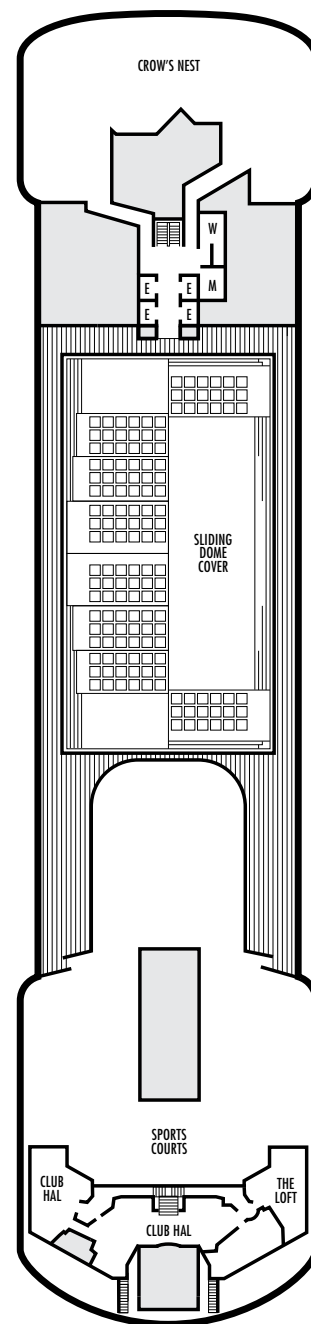

ROTTERDAM

DECK PLANS & STATEROOMS

The deck plans are color-coded by category of stateroom, and the category letter precedes the stateroom number in each room. All staterooms are equipped with flat-panel television, DVD player, telephone and multichannel music.

Important Note: Not all staterooms within each category have the same furniture configuration and/or facilities. Appropriate symbols within the rooms on the deck plans describe differences from the stateroom descriptions below.

All information is subject to change.

STATEROOM SYMBOL LEGEND

- Quad (2 lower beds, 1 sofa bed, 1 upper)
- Triple (2 lower beds, 1 sofa bed)
- ▲ 2 lower beds or converts to 1 queen-size
- △ Partial sea view
- × Fully obstructed view
- Shower only
- Bathtub & shower
- + Connecting rooms
- These staterooms have portholes instead of windows

ACCESSIBILITY STATEROOM SYMBOL LEGEND

- ♿ Suites AA7061 & AA6223 and stateroom EE3437 are fully accessible, roll-in shower only
- ▼ Suites SB7041 & SB7040 are fully accessible with single side approach to the bed with bathtub & roll-in shower. Staterooms CQ6104, CA3333, CA3331, G1805 & G1804 are fully accessible with single side approach to the bed, roll-in shower only.
- ★ Staterooms HH3439, HH3428, H3399, H3394, E2709, E2704, E2702, L2696, J2555, J2554, G2500, FF1956, FF1943, G1807 & G1806 are ambulatory accessible, roll-in shower only

Sports Deck