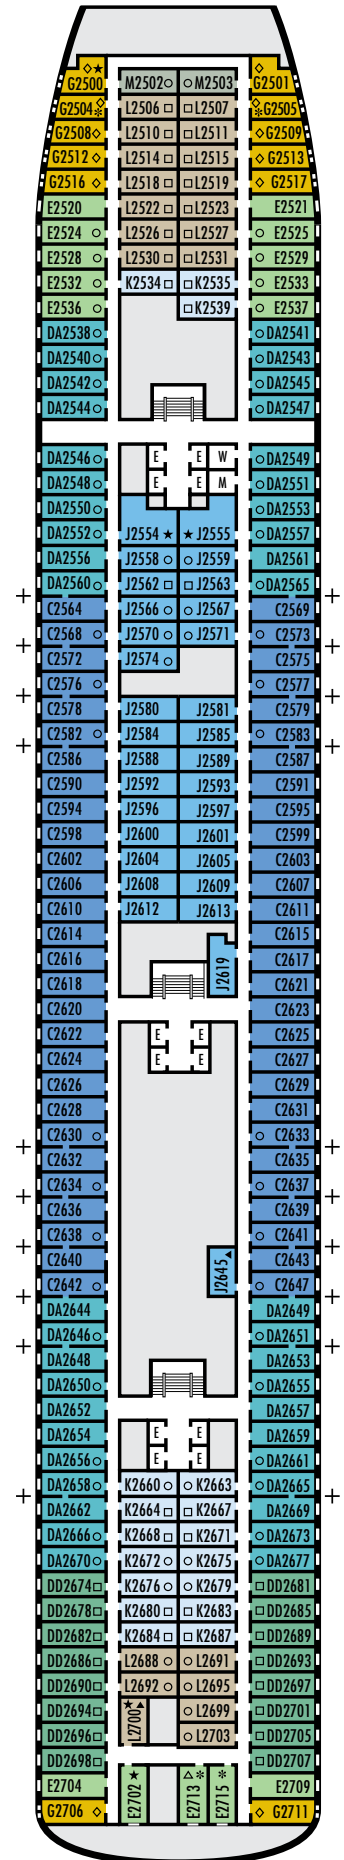

STATEROOM SYMBOL LEGEND

- Quad (2 lower beds, 1 sofa bed, 1 upper)
- Triple (2 lower beds, 1 sofa bed)
- ▲ 2 lower beds or converts to 1 queen-size
- ☆ 2 lower beds not convertible to a queen-size
- △ Partial sea view
- × Fully obstructed view
- Shower only
- Bath tub & shower
- + Connecting rooms
- These staterooms have portholes instead of windows

ACCESSIBILITY STATEROOM SYMBOL LEGEND

- ♿ Suites B7088, B7087, B6228 & B6225 and stateroom EE3429 are fully accessible, roll-in shower only
- ▼ Suite SA7034 is fully accessible with single side approach to the bed, bathtub & roll-in shower. Staterooms DA6104, G1805 & G1804 are fully accessible with single side approach to the bed, roll-in shower only.
- ★ Staterooms EE3396, EE3391, HH3431, HH3430, E2702, L2700, J2555, J2554, G2500, FF1964, FF1955, G1807 & G1806 are ambulatory accessible, roll-in shower only

OCEAN-VIEW STATEROOMS

C
Large: 2 lower beds convertible to 1 queen-size bed, shower.
Approximately 140–319 sq. ft.

DA DD E
Large: 2 lower beds convertible to 1 queen-size bed, bathtub & shower.
Approximately 140–319 sq. ft.

G
Large: 2 lower beds convertible to 1 queen-size bed, bathtub & shower. All G-category staterooms have portholes.
Approximately 140–319 sq. ft.

INTERIOR STATEROOMS

J K L M
Large: 2 lower beds convertible to 1 queen-size bed, shower.
Approximately 182–293 sq. ft.

DECK 2—MAIN DECK

Staterooms 2500–2715

Main Deck