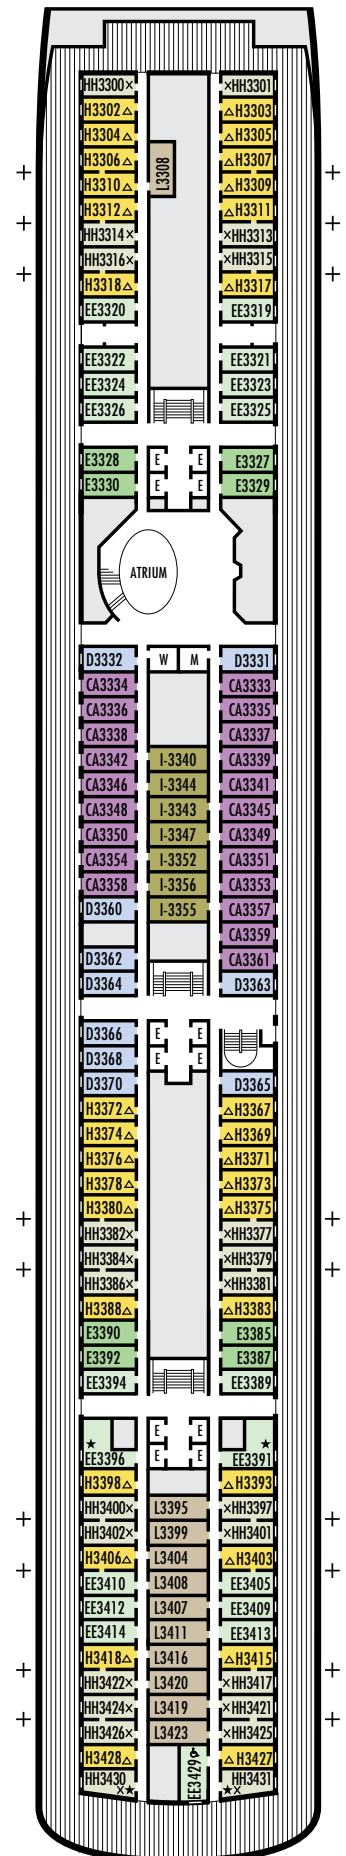

ACCESSIBILITY STATEROOM SYMBOL LEGEND

- ♿ Suites B7088, B7087, B6228 & B6225 and stateroom EE3429 are fully accessible, roll-in shower only
- ▼ Suite SA7034 is fully accessible with single side approach to the bed, bathtub & roll-in shower. Staterooms DA6104, G1805 & G1804 are fully accessible with single side approach to the bed, roll-in shower only.
- ★ Staterooms EE3396, EE3391, HH3431, HH3430, E2702, L2700, J2555, J2554, G2500, FF1964, FF1955, G1807 & G1806 are ambulatory accessible, roll-in shower only

OCEAN-VIEW STATEROOMS

- **CA**
  Lanai: 2 lower beds convertible to 1 queen-size bed, shower. Sliding glass doors lead onto the walk-around Lower Promenade Deck. Approximately 196–240 sq. ft.
- **D**
  Large: 2 lower beds convertible to 1 queen-size bed, shower. Approximately 140–319 sq. ft.
- **E EE**
  Large: 2 lower beds convertible to 1 queen-size bed, bathtub & shower. Approximately 140–319 sq. ft.
- **H HH**
  Large: 2 lower beds convertible to 1 queen-size bed, bathtub & shower. All H-category staterooms have partial sea views. All HH-category staterooms have fully obstructed views. Approximately 140–319 sq. ft.

INTERIOR STATEROOMS

- **I L**
  Large: 2 lower beds convertible to 1 queen-size bed, shower. Approximately 182–293 sq. ft.

DECK 3—LOWER PROMENADE DECK Staterooms 3300–3431

Lower Promenade Deck