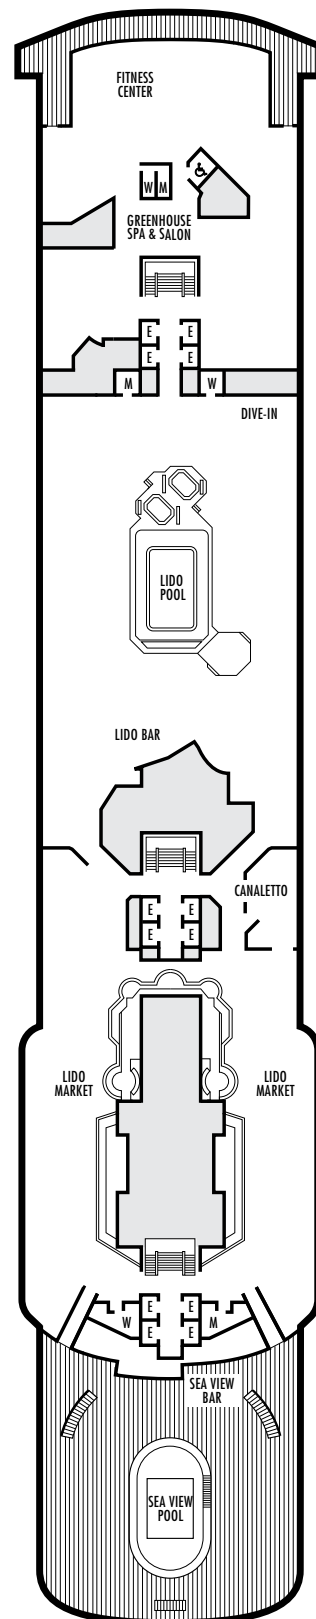

VOLENDAM

DECK PLANS & STATEROOMS

The deck plans are color-coded by category of stateroom, and the category letter precedes the stateroom number in each room. All staterooms are equipped with flat-panel television, DVD player, telephone and multichannel music.

Important Note: Not all staterooms within each category have the same furniture configuration and/or facilities. Appropriate symbols within the rooms on the deck plans describe differences from the stateroom descriptions below.

All information is subject to change.

STATEROOM SYMBOL LEGEND

- Quad (2 lower beds, 1 sofa bed, 1 upper)
- Triple (2 lower beds, 1 sofa bed)
- ▲ 2 lower beds or converts to 1 queen-size
- ☆ 2 lower beds not convertible to a queen-size
- △ Partial sea view
- × Fully obstructed view
- Shower only
- Bathtub & shower
- + Connecting rooms
- These staterooms have portholes instead of windows

ACCESSIBILITY STATEROOM SYMBOL LEGEND

- ♿ Suites B7088, B7087, B6228 & B6225 and stateroom EE3429 are fully accessible, roll-in shower only
- ▼ Suite SA7034 is fully accessible with single side approach to the bed, bathtub & roll-in shower. Staterooms DA6104, G1805 & G1804 are fully accessible with single side approach to the bed, roll-in shower only.
- ★ Staterooms EE3396, EE3391, HH3431, HH3430, E2702, L2700, J2555, J2554, G2500, FF1964, FF1955, G1807 & G1806 are ambulatory accessible, roll-in shower only

Lido Deck