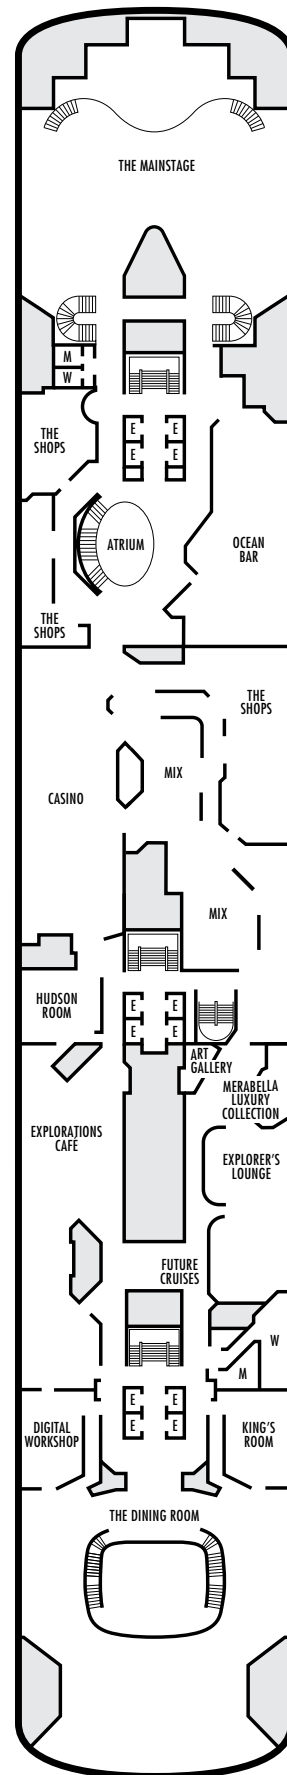

VOLENDAM

DECK PLANS & STATEROOMS

The deck plans are color-coded by category of stateroom, and the category letter precedes the stateroom number in each room. All staterooms are equipped with flat-panel television, DVD player, telephone and multichannel music.

Important Note: Not all staterooms within each category have the same furniture configuration and/or facilities. Appropriate symbols within the rooms on the deck plans describe differences from the stateroom descriptions below.

All information is subject to change.

STATEROOM SYMBOL LEGEND

- Quad (2 lower beds, 1 sofa bed, 1 upper)
- Triple (2 lower beds, 1 sofa bed)
- ▲ 2 lower beds or converts to 1 queen-size
- ☆ 2 lower beds not convertible to a queen-size
- △ Partial sea view
- × Fully obstructed view
- Shower only
- Bathtub & shower
- + Connecting rooms
- These staterooms have portholes instead of windows

ACCESSIBILITY STATEROOM SYMBOL LEGEND

- ♿ Suites B7088, B7087, B6228 & B6225 and stateroom EE3429 are fully accessible, roll-in shower only
- ▼ Suite SA7034 is fully accessible with single side approach to the bed, bathtub & roll-in shower. Staterooms DA6104, G1805 & G1804 are fully accessible with single side approach to the bed, roll-in shower only.
- ★ Staterooms EE3396, EE3391, HH3431, HH3430, E2702, L2700, J2555, J2554, G2500, FF1964, FF1955, G1807 & G1806 are ambulatory accessible, roll-in shower only