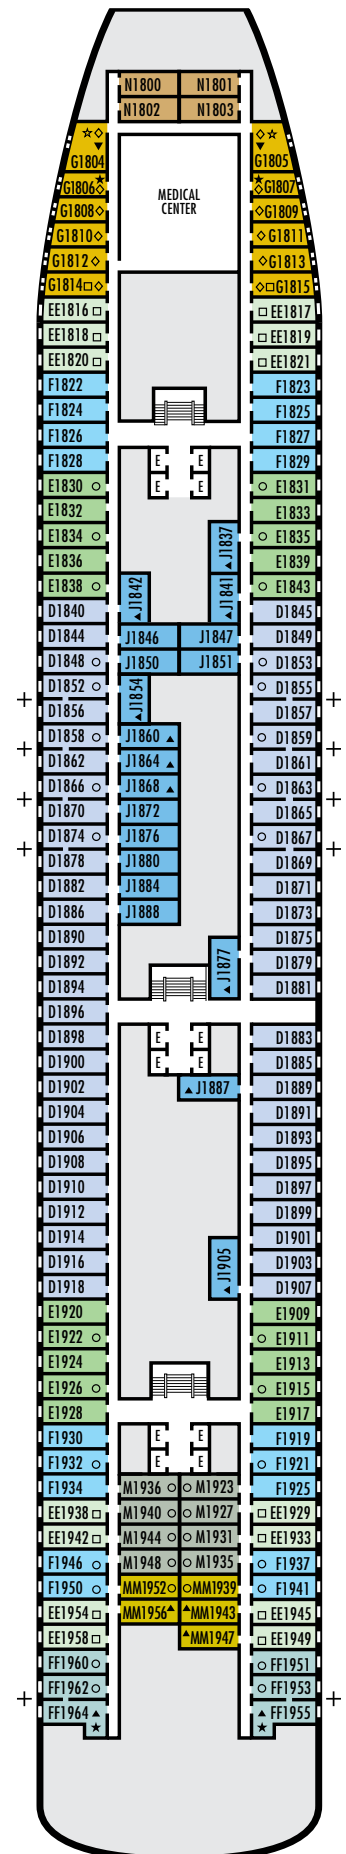

STATEROOM SYMBOL LEGEND

- Quad (2 lower beds, 1 sofa bed, 1 upper)
- Triple (2 lower beds, 1 sofa bed)
- ▲ 2 lower beds or converts to 1 queen-size
- ☆ 2 lower beds not convertible to a queen-size
- △ Partial sea view
- × Fully obstructed view
- Shower only
- Bathtub & shower
- + Connecting rooms
- These staterooms have portholes instead of windows

ACCESSIBILITY STATEROOM SYMBOL LEGEND

- ♿ Suites B7088, B7087, B6228 & B6225 and stateroom EE3429 are fully accessible, roll-in shower only
- ▼ Suite SA7034 is fully accessible with single side approach to the bed, bathtub & roll-in shower. Staterooms DA6104, G1805 & G1804 are fully accessible with single side approach to the bed, roll-in shower only.
- ★ Staterooms EE3396, EE3391, HH3431, HH3430, E2702, L2700, J2555, J2554, G2500, FF1964, FF1955, G1807 & G1806 are ambulatory accessible, roll-in shower only

OCEAN-VIEW STATEROOMS

D
Large: 2 lower beds convertible to 1 queen-size bed, shower.
Approximately 140–319 sq. ft.

E EE F FF
Large: 2 lower beds convertible to 1 queen-size bed, bathtub & shower.
Approximately 140–319 sq. ft.

G
Large: 2 lower beds convertible to 1 queen-size bed, bathtub & shower. All G-category staterooms have portholes.
Approximately 140–319 sq. ft.

INTERIOR STATEROOMS

J M MM N
Large: 2 lower beds convertible to 1 queen-size bed, shower.
Approximately 182–293 sq. ft.

DECK 1—DOLPHIN DECK

Staterooms 1800–1964

Dolphin Deck