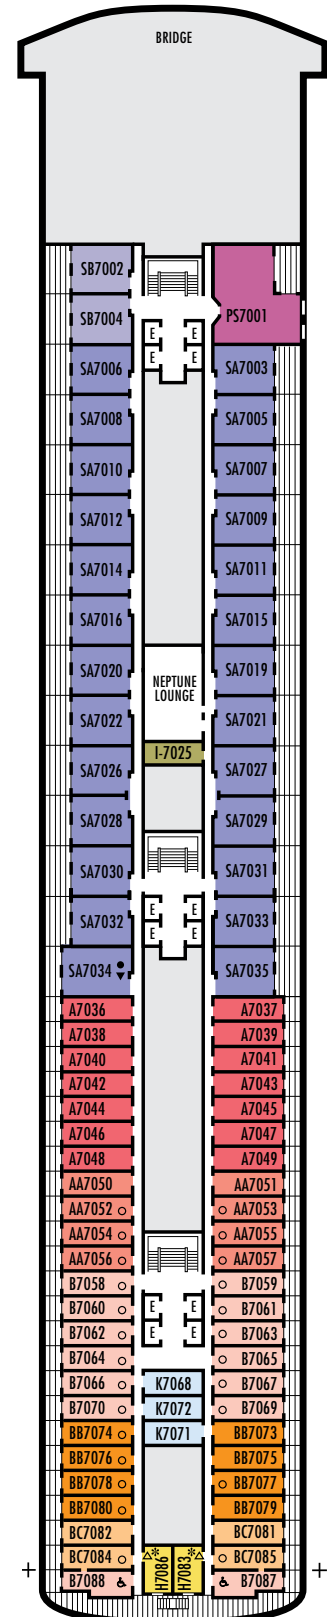

VERANDAH SUITES

PS

Pinnacle Suite: Bedroom with 1 king-size bed, oversize whirlpool bath & shower, living room, dining room, dressing room, private verandah, pantry, 1 sofa bed for 2 persons, mini-bar, refrigerator, guest toilet, floor-to-ceiling windows. Approximately 1,296 sq. ft. including verandah.

SA SB

Neptune Suites: 2 lower beds convertible to 1 king-size bed, whirlpool bath & shower, large sitting area, dressing room, private verandah, 1 sofa bed for 2 persons, mini-bar, refrigerator, floor-to-ceiling windows. Approximately 558–566 sq. ft. including verandah.

A AA B BB BC

Vista Suites: 2 lower beds convertible to 1 queen-size bed, 1 sofa bed, whirlpool bath & shower, sitting area, private verandah, mini-bar, refrigerator, floor-to-ceiling windows. Approximately 297–379 sq. ft. including verandah.

OCEAN-VIEW STATEROOMS

H

Large: 2 lower beds convertible to 1 queen-size bed, bathtub & shower. All H-category staterooms have partial sea views. Approximately 140–319 sq. ft.

INTERIOR STATEROOMS

K

Large: 2 lower beds convertible to 1 queen-size bed, shower. Approximately 182–293 sq. ft.

Navigation Deck