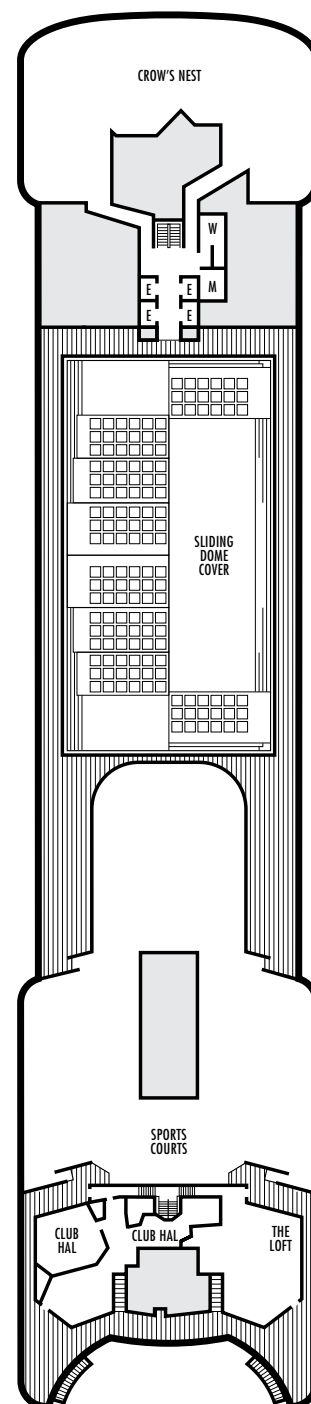

VOLENDAM

DECK PLANS & STATEROOMS

The deck plans are color-coded by category of stateroom, and the category letter precedes the stateroom number in each room. All staterooms are equipped with flat-panel television, DVD player, telephone and multichannel music.

Important Note: Not all staterooms within each category have the same furniture configuration and/or facilities. Appropriate symbols within the rooms on the deck plans describe differences from the stateroom descriptions below.

All information is subject to change.

STATEROOM SYMBOL LEGEND

- Quad (2 lower beds, 1 sofa bed, 1 upper)
- Triple (2 lower beds, 1 sofa bed)
- ▲ 2 lower beds or converts to 1 queen-size
- ☆ 2 lower beds not convertible to a queen-size
- △ Partial sea view
- × Fully obstructed view
- Shower only
- Bathtub & shower
- + Connecting rooms
- These staterooms have portholes instead of windows

ACCESSIBILITY STATEROOM SYMBOL LEGEND

- ♿ Suites B7088, B7087, B6228 & B6225 and stateroom EE3429 are fully accessible, roll-in shower only
- ▼ Suite SA7034 is fully accessible with single side approach to the bed, bathtub & roll-in shower. Staterooms DA6104, G1805 & G1804 are fully accessible with single side approach to the bed, roll-in shower only.
- ★ Staterooms EE3396, EE3391, HH3431, HH3430, E2702, L2700, J2555, J2554, G2500, FF1964, FF1955, G1807 & G1806 are ambulatory accessible, roll-in shower only

Sports Deck