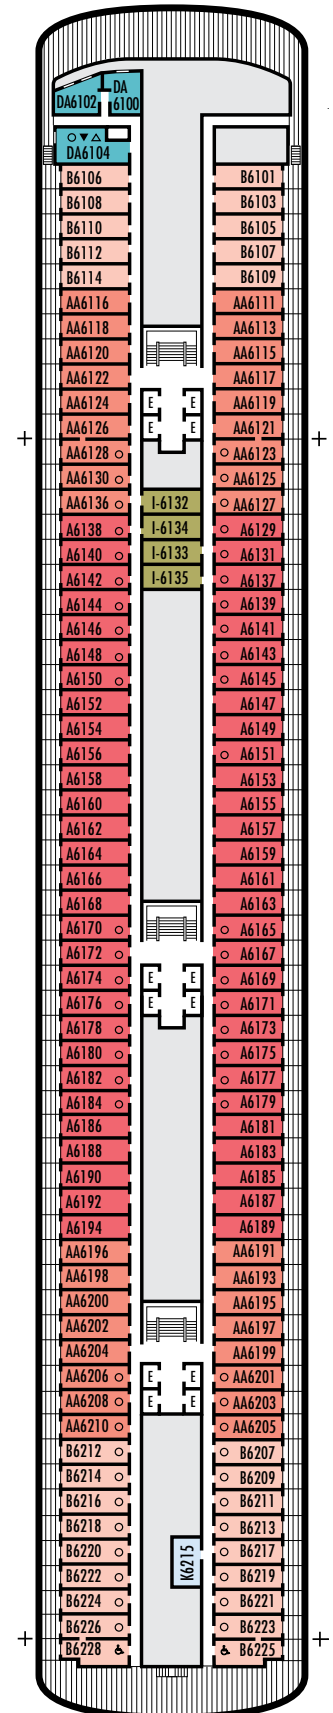

VOLENDAM

DECK PLANS & STATEROOMS

The deck plans are color-coded by category of stateroom, and the category letter precedes the stateroom number in each room. All staterooms are equipped with flat-panel television, DVD player, telephone and multichannel music.

Important Note: Not all staterooms within each category have the same furniture configuration and/or facilities. Appropriate symbols within the rooms on the deck plans describe differences from the stateroom descriptions below.

All information is subject to change.

STATEROOM SYMBOL LEGEND

- Quad (2 lower beds, 1 sofa bed, 1 upper)
- Triple (2 lower beds, 1 sofa bed)
- ▲ 2 lower beds or converts to 1 queen-size
- ☆ 2 lower beds not convertible to a queen-size
- △ Partial sea view
- X Fully obstructed view
- Shower only
- Bathtub & shower
- + Connecting rooms
- These staterooms have portholes instead of windows

ACCESSIBILITY STATEROOM SYMBOL LEGEND

- ♿ Suites B7088, B7087, B6228 & B6225 and stateroom EE3429 are fully accessible, roll-in shower only
- ▼ Suite SA7034 is fully accessible with single side approach to the bed, bathtub & roll-in shower. Staterooms DA6104, G1805 & G1804 are fully accessible with single side approach to the bed, roll-in shower only.
- ★ Staterooms EE3396, EE3391, HH3431, HH3430, E2702, L2700, J2555, J2554, G2500, FF1964, FF1955, G1807 & G1806 are ambulatory accessible, roll-in shower only

VERANDAH SUITES

■ A ■ AA ■ B

Vista Suites: 2 lower beds convertible to 1 queen-size bed, whirlpool bath & shower, sitting area, private verandah, mini-bar, refrigerator, floor-to-ceiling windows. Approximately 297–379 sq. ft. including verandah.

OCEAN-VIEW STATEROOMS

■ DA