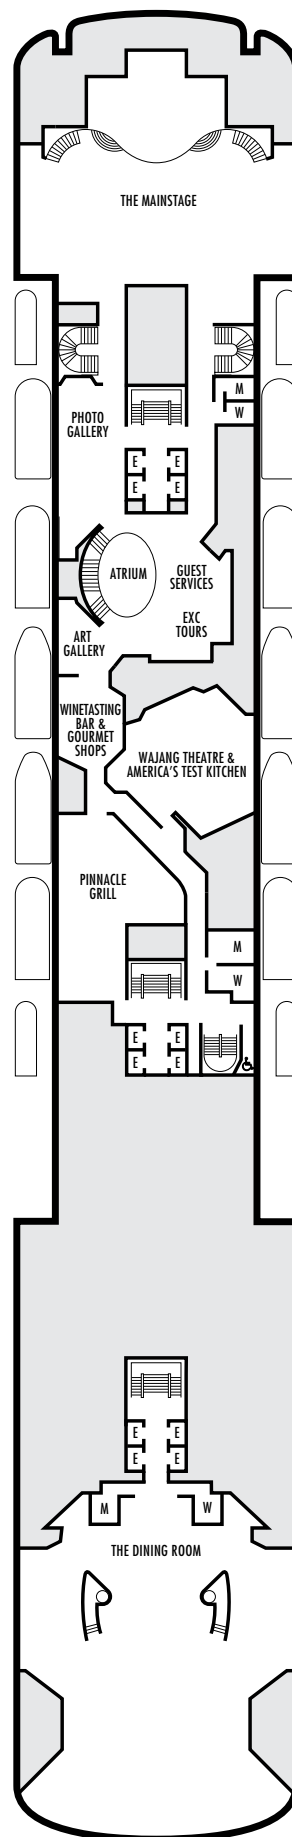

DECK 4—PROMENADE DECK